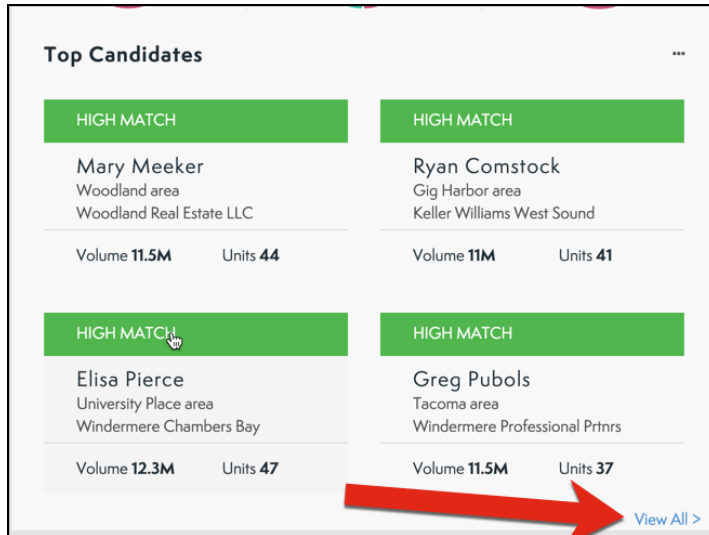

Recommended List

On your Talent Dashboard you have the first 4 Top Candidates based off of the agent profiles you set up! This will show you the people that have the best matches to what you are looking for. However, you may want to see and interact with more than just the first 4 names! Below you will see how to see all of the names on your recommended list.

Recommended List

1. From your Talent Dashboard scroll down to the recommended list and select **View All**.

2. From here you can select any of the names on the list to see their performance!

CANDIDATE	LOCATION	VOLUME	UNITS	MATCH RATE	PROFILE
Mary Meeker Woodland Real Estate LLC	Woodland, WA	11.5M	44	High	Tacoma
Ryan Comstock Keller Williams West Sound	Gig Harbor, WA	11M	41	High	Tacoma
Elisa Pierce Windermere Chambers Bay	University Place, WA	12.3M	47	High	Tacoma
Greg Pubols Windermere Professional Ptnrs	Tacoma, WA	11.5M	37	High	Tacoma
Pamela Fisher JohnSRealty	Tacoma, WA	10.9M	40	High	Tacoma
Mary Cope Keller Williams Realty	Puyallup, WA	11.5M	36	High	Tacoma
Jon Cacabelos Real Home Network	Bellevue, WA	11.8M	38	High	Tacoma
Igor Mayster John L. Scott, Inc.	Tacoma, WA	11.5M	34	High	Tacoma
Michael Duggan Windermere Abode	Tacoma, WA	11.5M	33	High	Tacoma