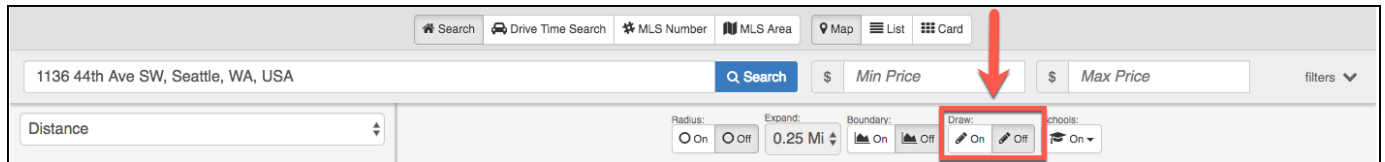

Moxi Present: Draw on Map

The Draw on Map feature is a way of setting your own search boundaries when buying a listing.

1. If you have a specific search area in mind, select the On button next to Draw (see below, indicated by red arrow).

- a. This option will allow you to draw a specific area on the map, and only Comps within this area will be displayed as results.
2. The Map will update automatically.
 3. Select the Comps you would like to include in your presentation.