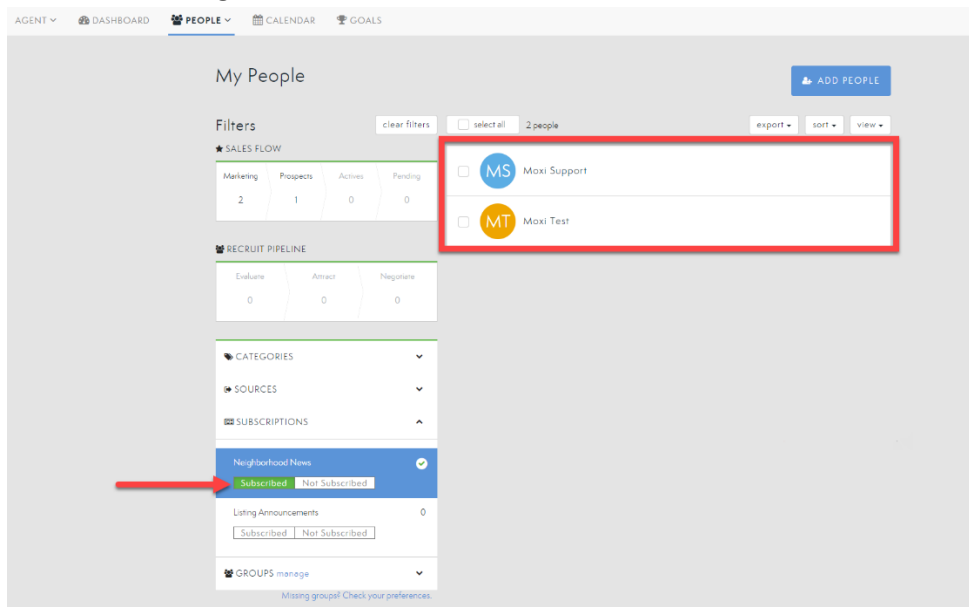

a. Subscribed to Neighborhood News:

b. Not Subscribed to Neighborhood News: