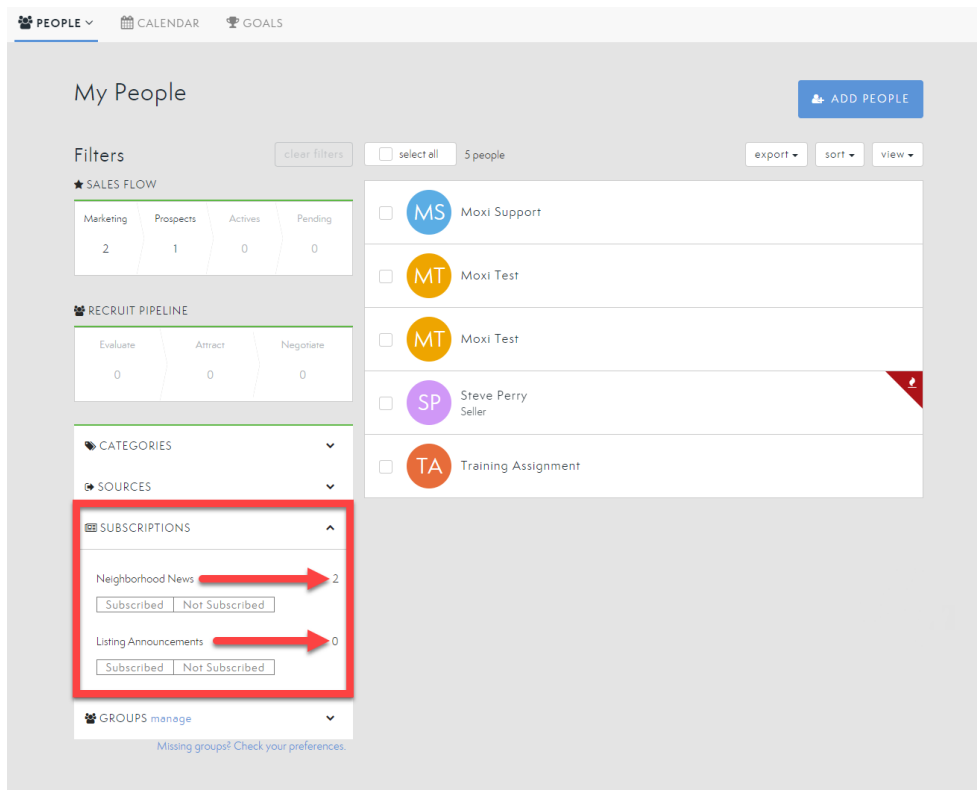

# Filtering Contacts by Subscription

Keeping track of your contacts and their Moxi Engage subscriptions is now easier than ever! You can easily filter your contacts by their subscriptions and easily find your contacts that you haven't set any subscriptions for yet, all with the click of a button!

## Filtering Contacts by Subscription.

1. From the "My People" section of Moxi Engage, expand **Subscriptions**.

2. This will show you how many of your contacts are already subscribed to either subscription (See below).

3. Here you can filter easily with the click of a button!
4. You can see which contacts are subscribed or not subscribed to each subscription by clicking the corresponding button for each subscription. (See below)