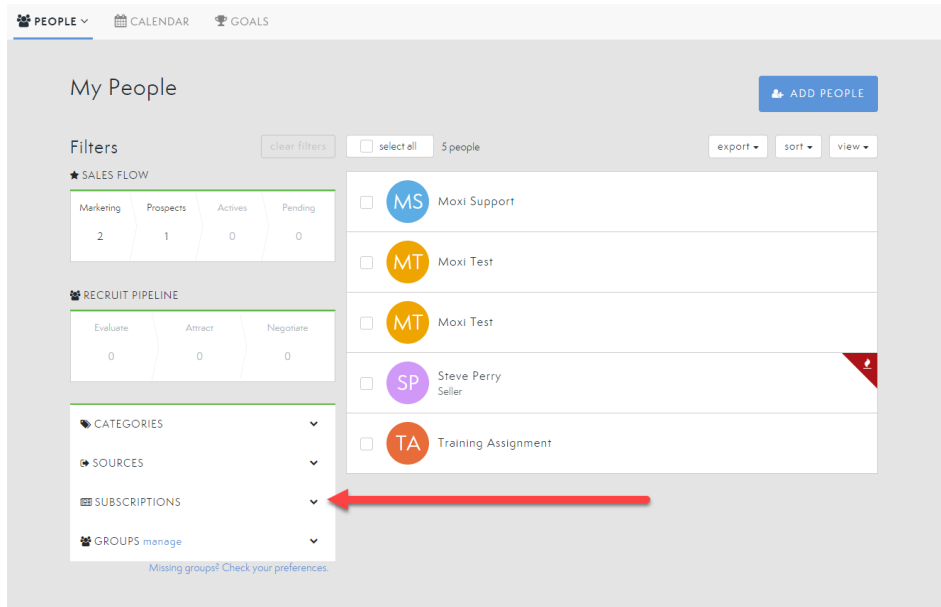

# Filtering Contacts by Subscription

Keeping track of your contacts and their Moxi Engage subscriptions is now easier than ever! You can easily filter your contacts by their subscriptions and easily find your contacts that you haven't set any subscriptions for yet, all with the click of a button!

## Filtering Contacts by Subscription.

1. From the "My People" section of Moxi Engage, expand **Subscriptions**.

2. This will show you how many of your contacts are already subscribed to either subscription (See below).

3. Here you can filter easily with the click of a button!
4. You can see which contacts are subscribed or not subscribed to each subscription by clicking the corresponding button for each subscription. (See below)